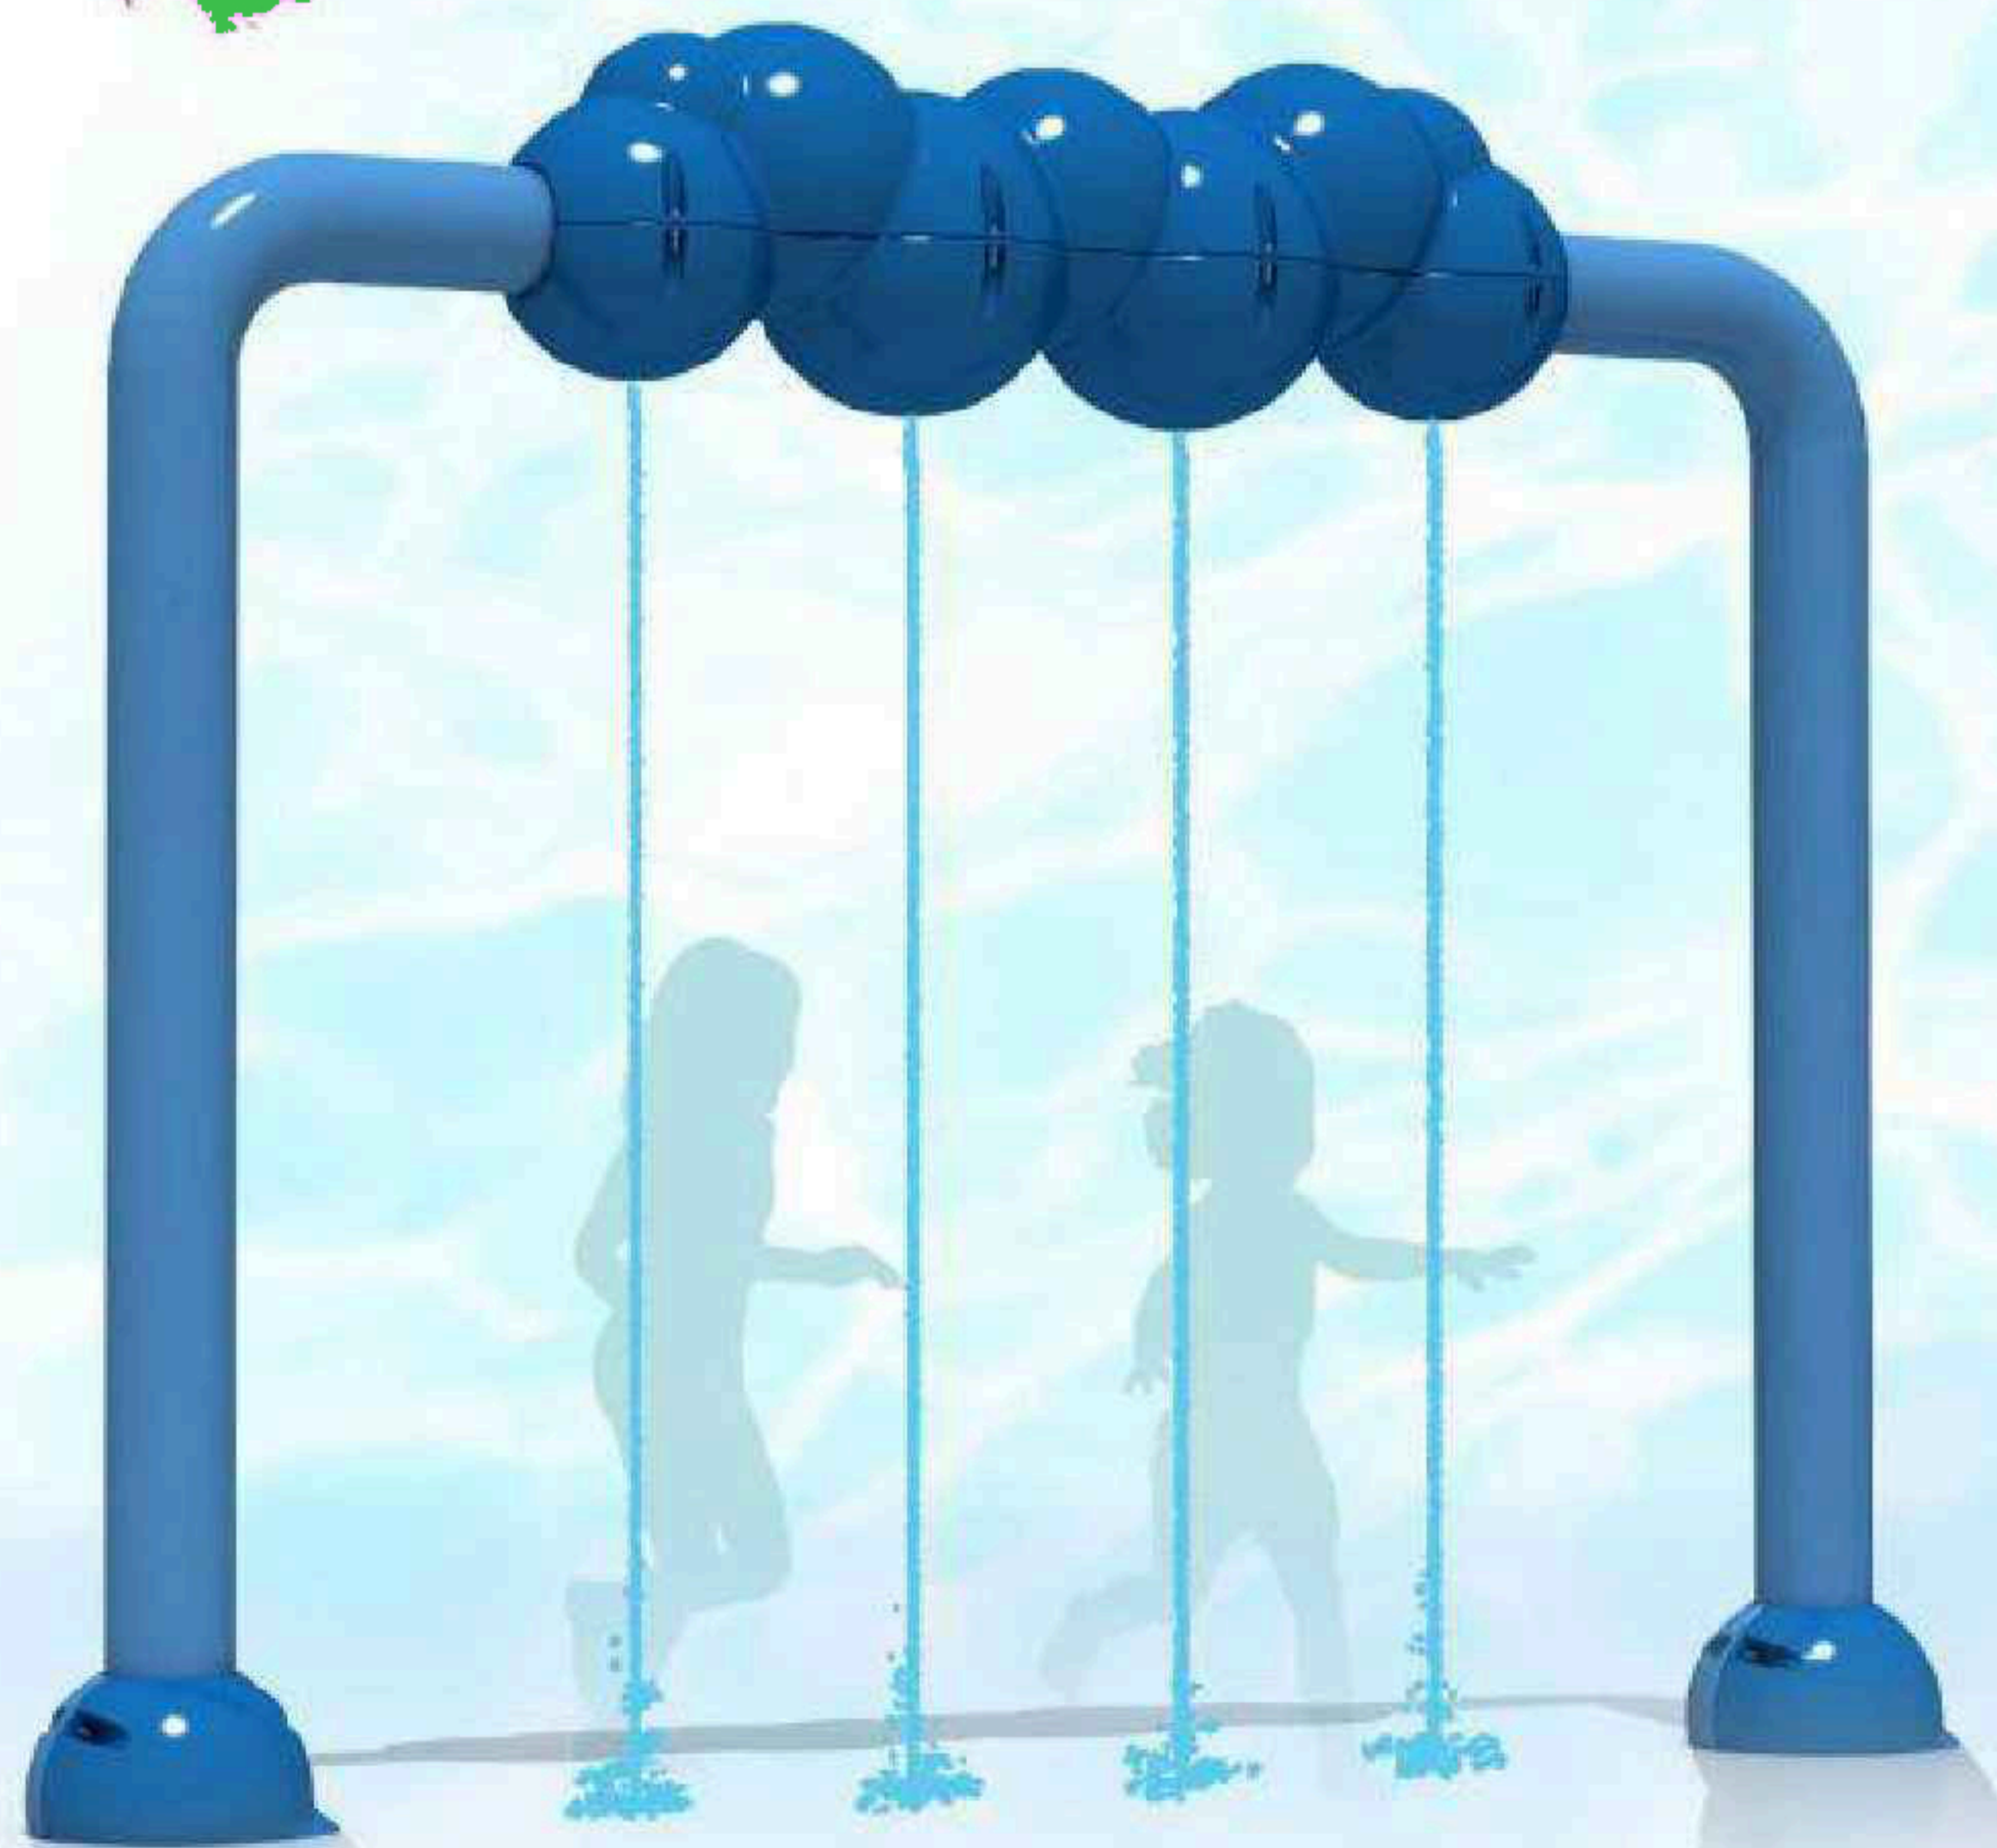

# SPRAYBAR

BR006

BR006  
lemon

BR006  
banana

h: 213 cm

SprayAction  
spray park systems

# SPRAYBAR

BR001

BR001  
apple

h: 195 cm

SprayAction  
spray park systems