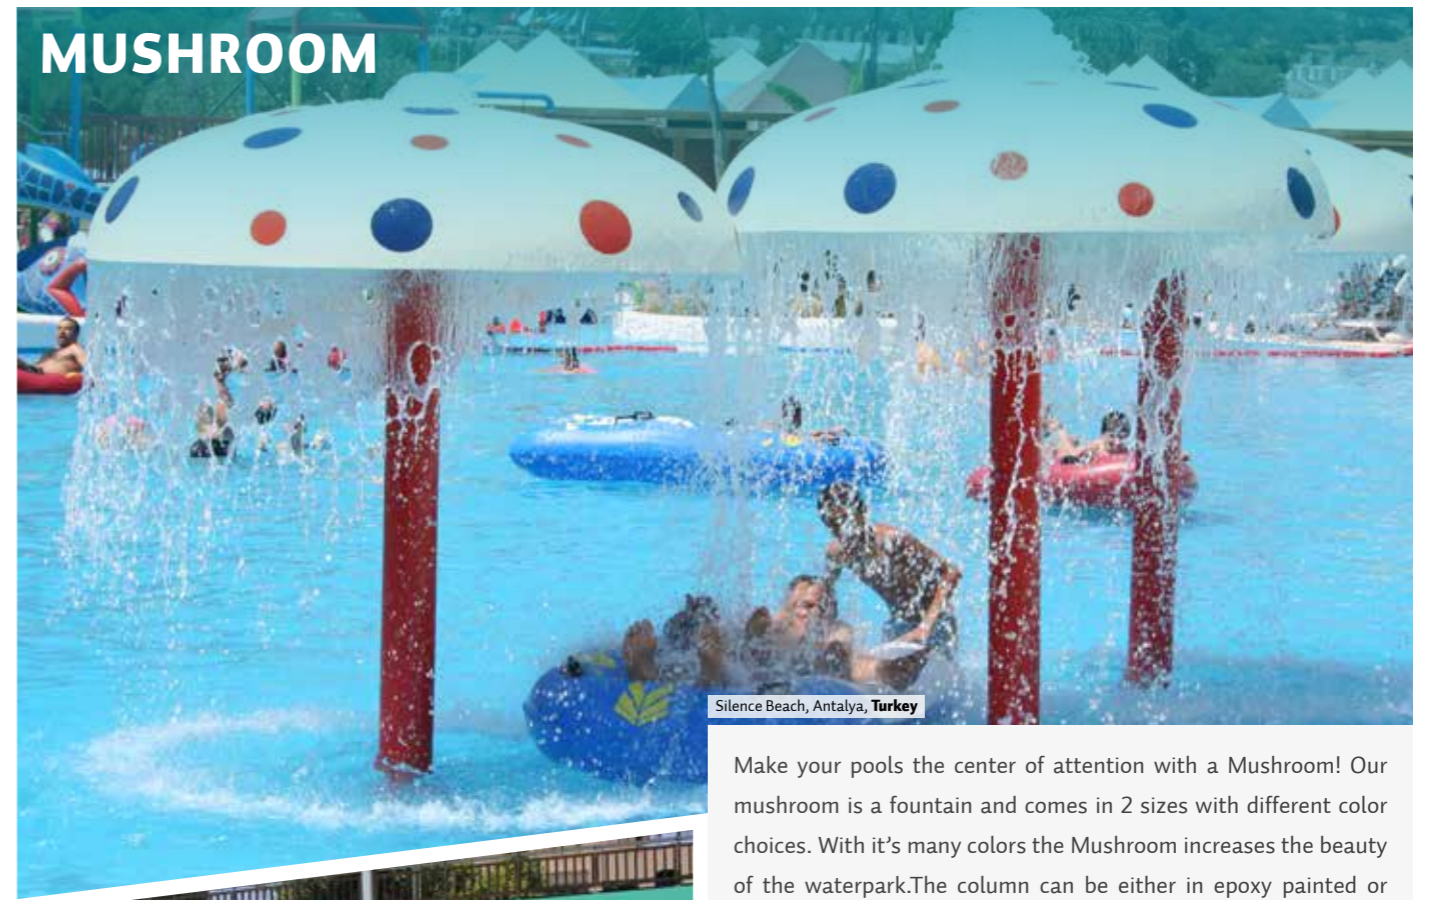

Silence Beach, Antalya, Turkey