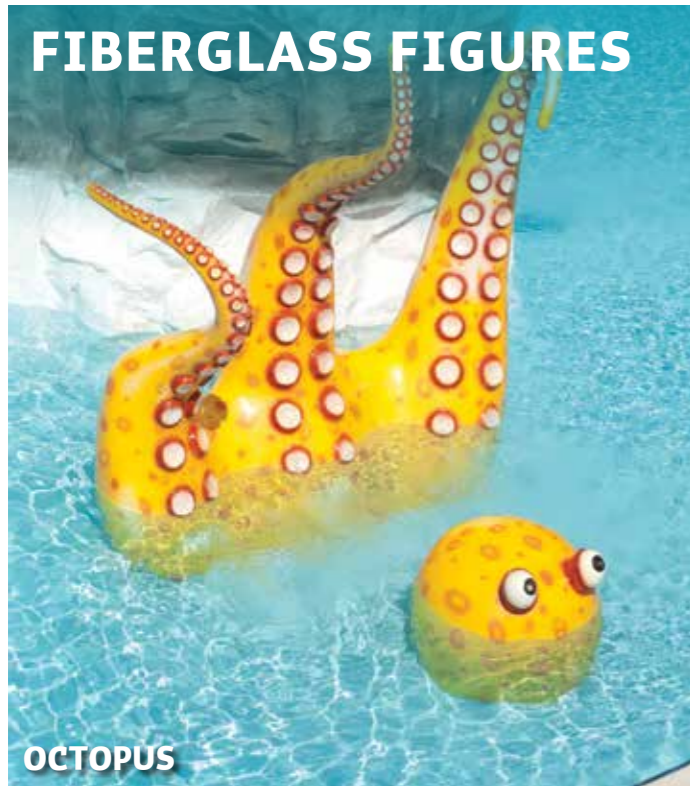

FIBERGLASS FIGURES

Size 1,5x1,25x1,28 m Weight 20 kg

Size 1,5x1,07x0,66 m Weight 30 kg