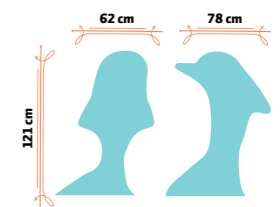

GIRAFFE SHOWER

Another new and fabulously themed water feature from Polin. It is creative, functional, aesthetic and very cute. The Giraffe Shower is sure to be one of your pool area's favorites.

Size 1,1x2,16x2,96 m **Weight** 40 kg **Flow rate** 4 m³/h
Supply Line 3/4" hosepipe **Age** >3

CLOWN is a **SHOWER** from which water flows from its nose and boxing gloves. This giant colorful shower is designed for the use of three people at once; supplying water from its nose and from its both boxing gloves. Let your guests enjoy the shower as a family with Clown!!

Size 2x1,40x2,97 m **Weight** 90 kg **Flow rate** 4 m³/h
Supply Line 3/4" hosepipe **Age** >3

CLOWN SHOWER

PENGUIN SHOWER

PENGUIN SHOWER supplies water from its beak, and due to its adorable design would be a perfect addition to any Waterpark. We are sure that you will be delighted with the Penguin Shower.

Size 1,64x1,03x2,70 m **Weight** 80 kg
Flow rate 4 m³/h **Supply Line** 3/4" hosepipe **Age** >3

DOLPHIN FOUNTAIN

When we first designed the Dolphin, it was mostly used as a fountain or mascot, usually located on a pool deck. Later on, to further fulfill our clients' needs, we transformed the dolphin into a shower by placing the Dolphin on a high platform and installing a special system. It will surely be a delightful decoration on your pool deck.

Size 0,78x0,62x1,21 m **Weight** 20 kg **Flow rate** 4 m³/h
Supply Line 3/4" hosepipe