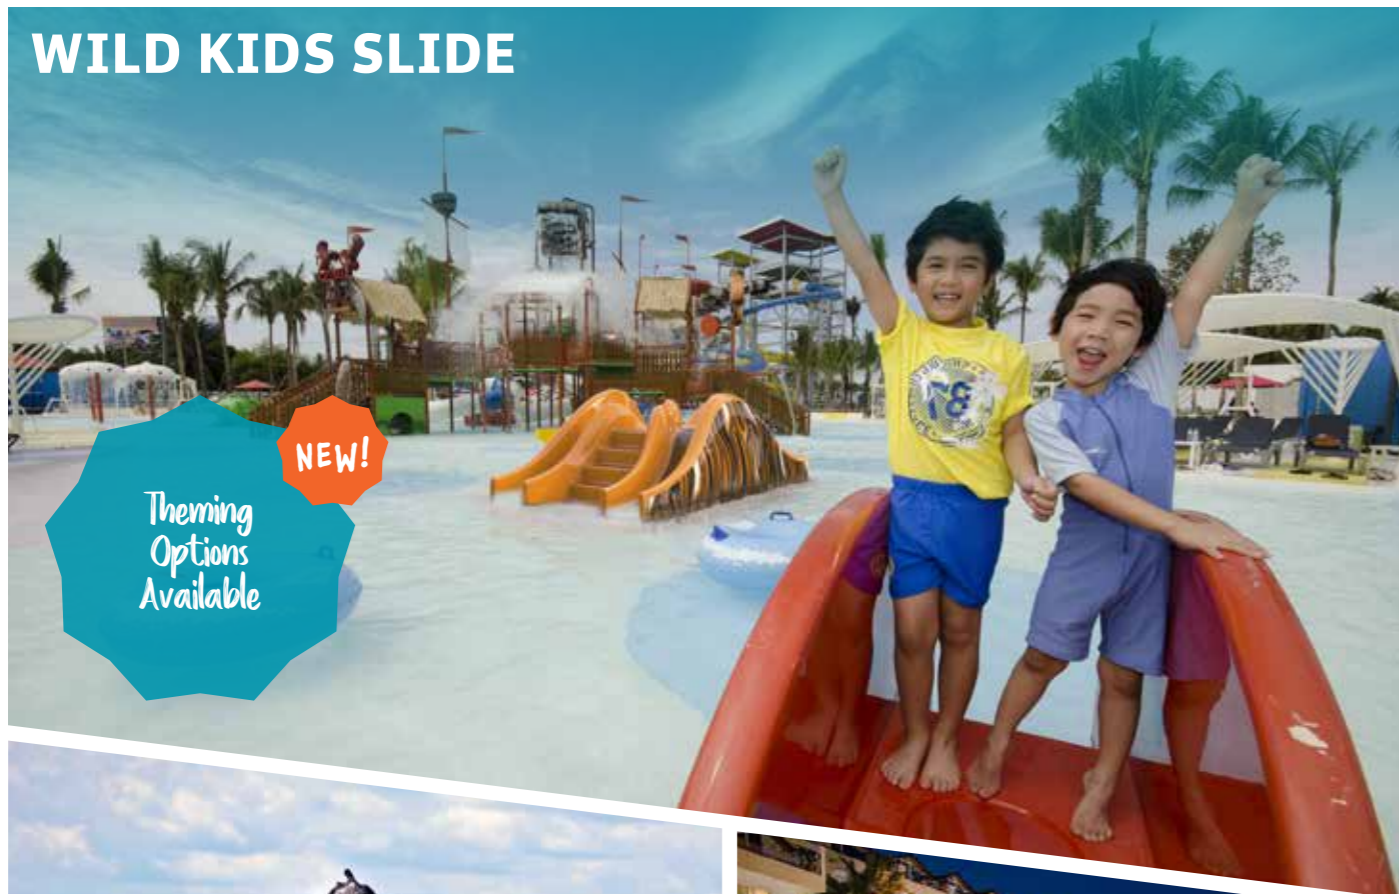

# KIDS' SLIDES

This exciting line of kids slides is designed to provide hours of entertainment while ensuring complete safety. Small versions of almost all of Polin's classics like Body Slides, Tunnel Sides, and Wide Slides can be designed to create a fun world for the kids. Since we have such a wide range of products, we can target all groups of children. From the bravest to the most frightened, each one of your little guests will surely find a Polin slide that they will enjoy.

# WILD KIDS SLIDE

Theming Options Available

NEW!

New and themed kids slide from Polin Waterparks. Wild Kids Slide! With its 4 mini slides installed in the water, ensures the comfort and entertainment of the little guests for hours.