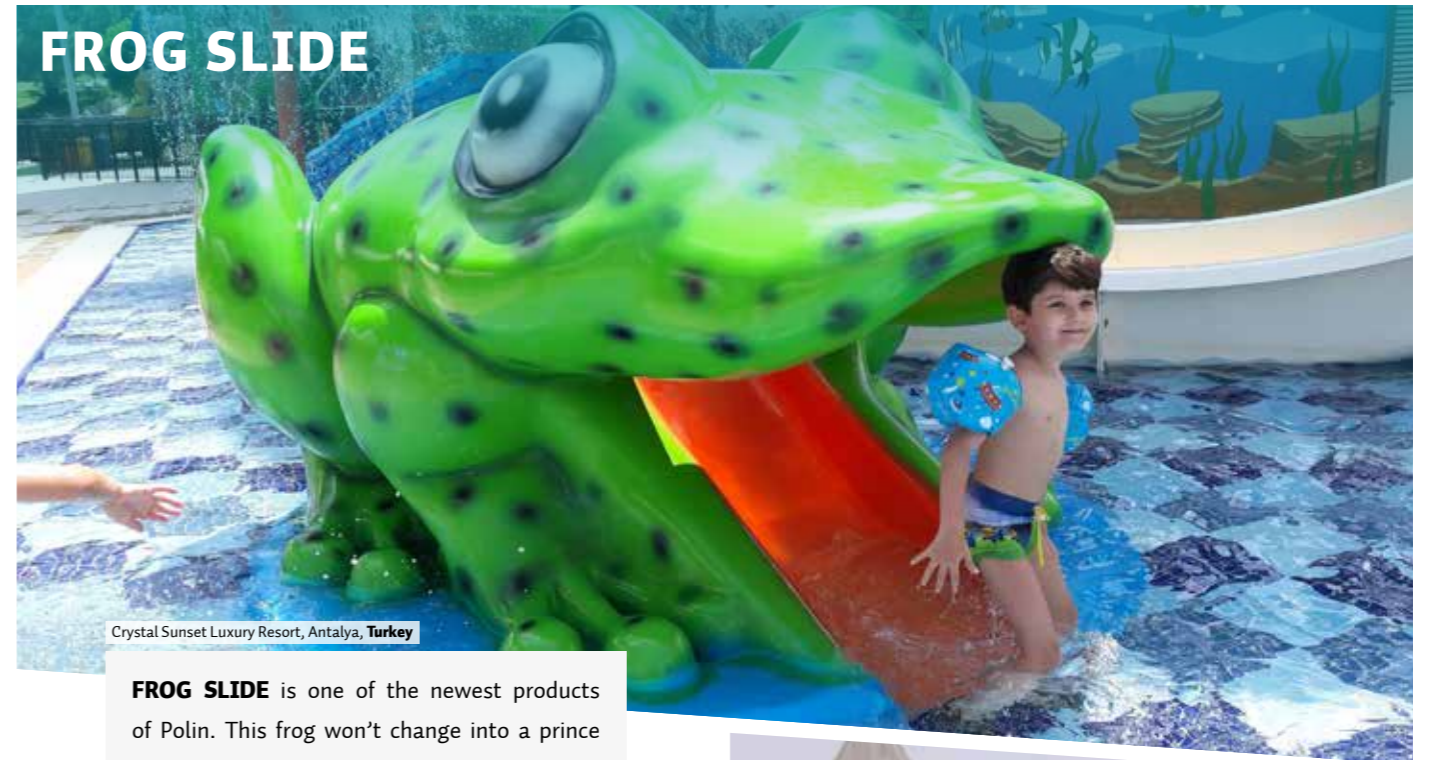

# PIRATE SHIP

This brand new product from Polin will enable you to create a thrilling and attractive atmosphere in the kids' play areas of your facility. Our Pirate Ship will be an exciting play area for your youngest guests with its Pirate theme, several decorative Animation Articles, and waterslides of different colors and types.

## BABY OCTOPUS SLIDE

Big 4 Sunshine, Australia

Paloma Grida Village, Antalya, Turkey

Aquasplash, Marineland, France

The Land of Legends Theme Park, Antalya, Turkey

**BABY OCTOPUS SLIDE** is one of the most popular products from Polin. Baby Octopus Slide provides a pleasant, safe, and fun ride for the kids. Baby Octopus Slide will quickly become a memorable slide for the children with its colorful and attractive design.

## FROG SLIDE

Crystal Sunset Luxury Resort, Antalya, Turkey

**FROG SLIDE** is one of the newest products of Polin. This frog won't change into a prince because he is having too much fun. Frog is a perfect slide with a beautiful and colourful view. It can be located by the pool slide or inside the pool.