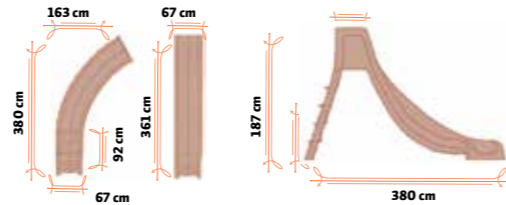

**Size** 2,6x2,07x1,62 m **Weight** 155 kg **Flow rate** 4 m<sup>3</sup>/h **Supply Line** 3/4" pipe 3<**Age**<10

The Land of Legends Theme Park Antalya - Turkey

Izvor Waterpark Serbia

Parque Dela Costa, Buenos Aires, Argentina

## ICEBERG

Another fun play area for the kids. First, you have to succeed the upwards climbing and then enjoy leaving yourself into the pool. Climb and ride!

**Size** Ø 6,6 m x 3,75 m **Weight** 1.100 kg **Flow rate** 60 m<sup>3</sup>/h **Supply Line** Ø 110 Pipe 3<**Age**<15 **Min pool size** Ø 10 m

## JUMP & CURVED SLIDES

**JUMP SLIDE**

Pine Bay Resort Hotel, Kusadasi, Turkey

**CURVED SLIDE**

Gevelsberg, Germany

Here at Polin we have more strong, compact, aesthetic, fun, safe, and cost effective waterslides for kids of all ages and sizes. Jump and Curved Slides are an excellent, compact choice if you have budget and space constraints. Now you have more choices that allow you make your kid play area more fun. Curved Slide is the one with the curved angle and Jump Slide's configuration features a straight slide path.

**Jump Slide Size** 3,61x0,67x1,59 m **Weight** 65 kg **Flow rate** 4 m<sup>3</sup>/h **Supply Line** 3/4" pipe 3<**Age**<10  
**Curved Slide Size** 3,80x1,63x1,87 m **Weight** 55 kg **Flow rate** 4 m<sup>3</sup>/h **Supply Line** 3/4" pipe 3<**Age**<10