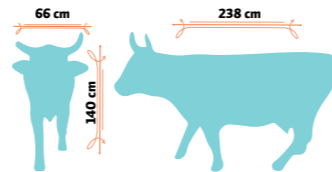

**INDIAN**  
**Size** Ø1x0,10 m  
**Weight** 5 kg

**PARROT**  
**Size** 0,9x0,65x0,3 m  
**Weight** 3 kg

Various kids' friendly forms of the products are available. With Polin's design expertise any form compatible with your theming is possible. With their smooth surface, they can be used not only as a decorative element, but also can be used interactively in the kids pool area as an interactive play structure.

# FIBERGLASS FIGURES

**OCTOPUS**

**SEAL**

Size 1,5x1,25x1,28 m Weight 20 kg

**WHALE**

Size 1,5x1,07x0,66 m Weight 30 kg

**SPIDER OCTOPUS**

Size 0,9x0,9x0,3 m Weight 35 kg

**BEAR**

Size 0,7x0,5x0,5 m Weight 15 kg

Polin continues to expand its line of Kids' Animation Articles with new decorative products! These figures come in various shapes and colors, or our clients can request that they come in a basic white so they can later be painted to fit the appropriate theme. The kids will love the decorations in the pools and play areas.

**SNAKE**

**COW**

Size 2,38x0,66x1,4 m Weight 60 kg