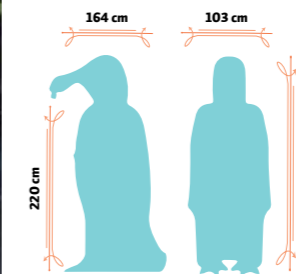

Turan Prince, Antalya, Turkey