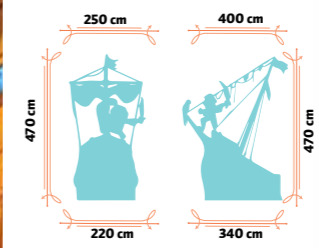

**Size** 3,99 x 2,53 x 1,44 m **Weight** 275 kg **3<Age<10**

BundesBad, Wien, Austria

# MINI PIRATE SLIDE

Aqua Town, Atrou, Kazakhstan

Aqua Palota, Gyula, Hungary

Crystal Water World, Antalya, Turkey

Chimelong Waterpark, Guangzhou, China

Aquasplash, Marineland, France

Mini Pirate Slide has recently become one of our most popular products. Due to space constraints, many clients demanded a more compact Pirate Ship that can fit into any pool, whether residential, municipal, etc. Polin listened and worked on an alternative. We came up with a creative new design that meets exactly what our clients needed and requested. The Mini Pirate Slide: mini kids slide with a pirate theme that delivers fun, safety, function, comfort, innovation, capacity, entertainment, and easy operation and maintenance. It is very easy to ship and install, and even more importantly, it can fit into pools with space constraints.

**Size** 2,2x3,4x4,7 m **Weight** 265 kg **3<Age<10**

REGISTERED DESIGN