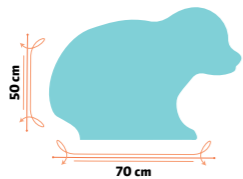

**Size** Ø1x0,15 m **Weight** 6 kg **Column Height** 1,5-2,5 m **Net Span** 2-10 m

**INDIAN**  
**Size** Ø1x0,10 m  
**Weight** 5 kg

**PARROT**  
**Size** 0,9x0,65x0,3 m  
**Weight** 3 kg

Various kids' friendly forms of the products are available. With Polin's design expertise any form compatible with your theming is possible. With their smooth surface, they can be used not only as a decorative element, but also can be used interactively in the kids pool area as an interactive play structure.

# FIBERGLASS FIGURES

**OCTOPUS**

**SEAL**

Size 1,5x1,25x1,28 m Weight 20 kg

**WHALE**

Size 1,5x1,07x0,66 m Weight 30 kg

**SPIDER OCTOPUS**

Size 0,9x0,9x0,3 m Weight 35 kg

**BEAR**

Size 0,7x0,5x0,5 m Weight 15 kg

Polin continues to expand its line of Kids' Animation Articles with new decorative products! These figures come in various shapes and colors, or our clients can request that they come in a basic white so they can later be painted to fit the appropriate theme. The kids will love the decorations in the pools and play areas.