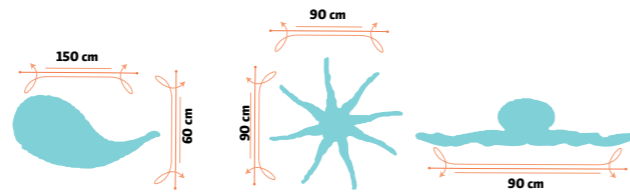

# SOFT TOYS

**TUCAN**  
**Size** 0,9x0,65x0,3 m  
**Weight** 3 kg

**SUN**  
**Size** Ø1x0,15 m  
**Weight** 6 kg

**CLOUD**  
**Size** Ø1x0,15 m  
**Weight** 6 kg

**FISH**  
**Size** 0,25x0,50x0,29 m  
**Weight** 1,5 kg

**INDIAN**  
**Size** Ø1x0,10 m  
**Weight** 5 kg

**PARROT**  
**Size** 0,9x0,65x0,3 m  
**Weight** 3 kg

Various kids' friendly forms of the products are available. With Polin's design expertise any form compatible with your theming is possible. With their smooth surface, they can be used not only as a decorative element, but also can be used interactively in the kids pool area as an interactive play structure.

# FIBERGLASS FIGURES

**OCTOPUS**

**SEAL**

Size 1,5x1,25x1,28 m Weight 20 kg

**WHALE**

Size 1,5x1,07x0,66 m Weight 30 kg

**SPIDER OCTOPUS**

Size 0,9x0,9x0,3 m Weight 35 kg

**BEAR**

Size 0,7x0,5x0,5 m Weight 15 kg

Polin continues to expand its line of Kids' Animation Articles with new decorative products! These figures come in various shapes and colors, or our clients can request that they come in a basic white so they can later be painted to fit the appropriate theme. The kids will love the decorations in the pools and play areas.