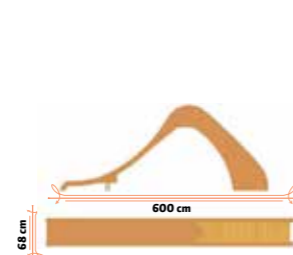

Rainbow Slides for Kids are among the most colourful and safest Polin rides. Kids' Rainbow Slide is ideal for kids ages 3 and above. If you are looking for an attractive, fun and safe ride, the Kids Rainbow Slide is the slide for you.

Size 6x0,68x2,49 m **Weight** 200 kg **Flow rate** 4 m³/h
Supply Line 3/4" pipe 3<**Age**<7 max. 25 kg. / 5<**Age**<10 max. 40 kg.