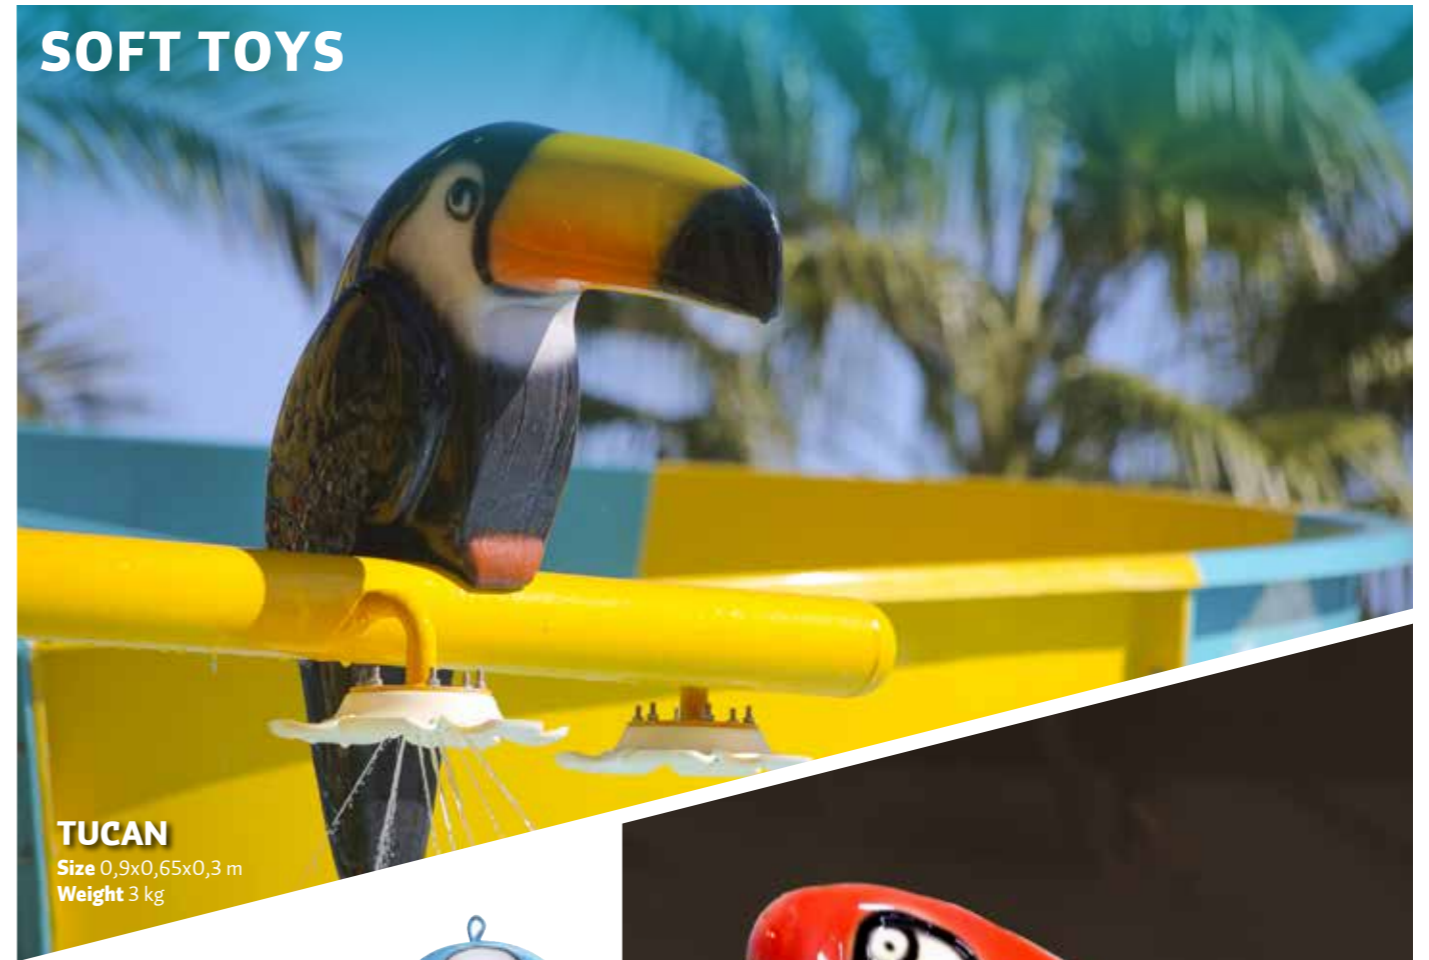

SOFT TOYS

TUCAN
Size 0,9x0,65x0,3 m
Weight 3 kg