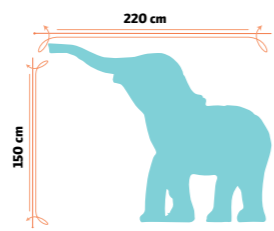

Size 2,2x0,8x1,5 m **Weight** 75 kg **Flow rate** 4 m³/h **Supply Line** 3/4" hosepipe

Why not have an Elephant in your waterpark? This decorative animal shoots water from its trunk and is available in two different sizes. There is a larger one with realistic Elephant skin or a little "caricatured" Elephant figure with 5 different statues. With water coming out of its trunk, it will be a pleasant and colorful, simply a great addition for your kid play area.