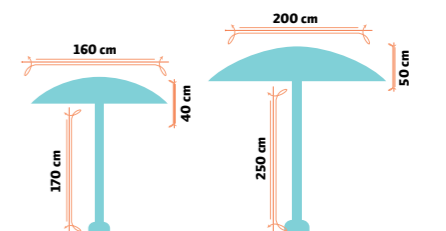

The Land of Legends Theme Park, Antalya, Turkey