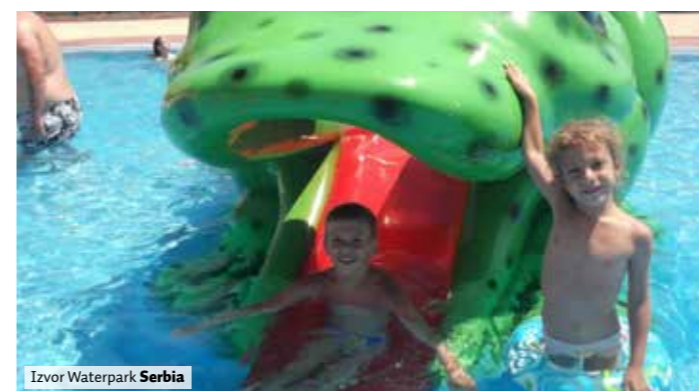

The Land of Legends Theme Park Antalya - Turkey

Izvor Waterpark Serbia