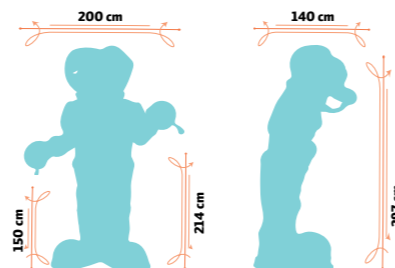

**Size** 2,24x3,82x2.2 m **Weight** 320 kg **Flow rate** 4 m<sup>3</sup>/h  
**Supply Line** 3/4" hosepipe **Age** >3

**Size** 2,20x1,25x2,43 m  
**Weight** Single 200 kg /  
 Quadruple 590 kg  
 (Each one 130 kg)  
**Flow rate** 4 m<sup>3</sup>/h **Supply Line**  
 3/4" hosepipe **Age** >3

SINGLE

**Size** 1,1x2,16x2,96 m **Weight** 40 kg **Flow rate** 4 m<sup>3</sup>/h  
**Supply Line** 3/4" hosepipe **Age** >3

**CLOWN** is a **SHOWER** from which water flows from its nose and boxing gloves. This giant colorful shower is designed for the use of three people at once; supplying water from its nose and from its both boxing gloves. Let your guests enjoy the shower as a family with Clown!!

**Size** 2x1,40x2,97 m **Weight** 90 kg **Flow rate** 4 m<sup>3</sup>/h  
**Supply Line** 3/4" hosepipe **Age** >3