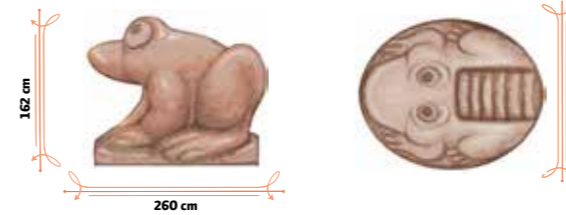

BABY OCTOPUS SLIDE

BABY OCTOPUS SLIDE is one of the most popular products from Polin. Baby Octopus Slide provides a pleasant, safe, and fun ride for the kids. Baby Octopus Slide will quickly become a memorable slide for the children with its colorful and attractive design.

Size 2,55x2,15x1,68 m **Weight** 130 kg **Flow rate** 4 m³/h **Supply Line** 3/4" pipe 3<**Age**<10

FROG SLIDE

FROG SLIDE is one of the newest products of Polin. This frog won't change into a prince because he is having too much fun. Frog is a perfect slide with a beautiful and colourful view. It can be located by the pool slide or inside the pool.

Size 2,6x2,07x1,62 m **Weight** 155 kg **Flow rate** 4 m³/h **Supply Line** 3/4" pipe 3<**Age**<10

ICEBERG

Another fun play area for the kids. First, you have to succeed the upwards climbing and then enjoy leaving yourself into the pool. Climb and ride!

Size Ø 6,6 m x 3,75 m **Weight** 1.100 kg **Flow rate** 60 m³/h **Supply Line** Ø 110 Pipe 3<**Age**<15 **Min pool size** Ø 10 m