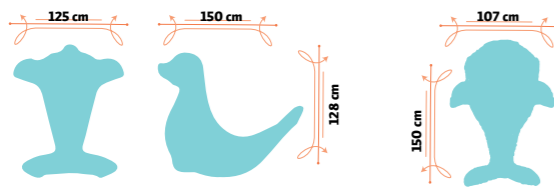

**Size** Ø1x0,15 m **Weight** 6 kg **Column Height** 1,5-2,5 m **Net Span** 2-10 m

**INDIAN**  
**Size** Ø1x0,10 m  
**Weight** 5 kg

**PARROT**  
**Size** 0,9x0,65x0,3 m  
**Weight** 3 kg

Various kids' friendly forms of the products are available. With Polin's design expertise any form compatible with your theming is possible. With their smooth surface, they can be used not only as a decorative element, but also can be used interactively in the kids pool area as an interactive play structure.

# FIBERGLASS FIGURES

**OCTOPUS**

**SEAL**

Size 1,5x1,25x1,28 m Weight 20 kg

**WHALE**

Size 1,5x1,07x0,66 m Weight 30 kg

**SPIDER OCTOPUS**

Size 0,9x0,9x0,3 m Weight 35 kg

**BEAR**

Size 0,7x0,5x0,5 m Weight 15 kg

Polin continues to expand its line of Kids' Animation Articles with new decorative products! These figures come in various shapes and colors, or our clients can request that they come in a basic white so they can later be painted to fit the appropriate theme. The kids will love the decorations in the pools and play areas.